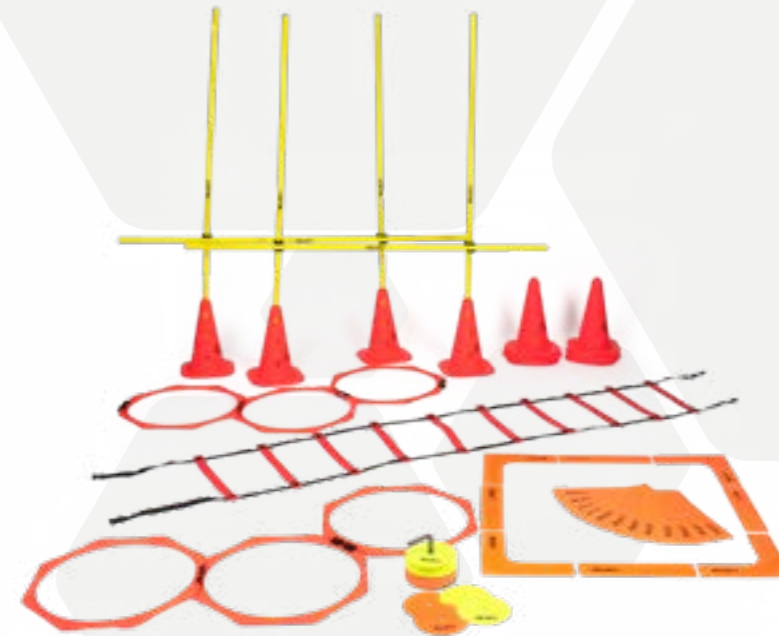

5 pcs. Figures with spikes, choose between 160 og 180 cm.

TRAINING PACKAGE HANDBALL

- 1 pc. Agility ladder rubber 6 m
- 1 pc. Marking set – 24 pcs w/holder
- 1 pc. Rubber marker set
- 1 pc. Octagon coordination rings
- 6 pcs. Obstacle pole for multi-trainer set
- 4 pcs. Obstacle clip for multi-trainer set
- 12 pcs. Marking cone w/holes