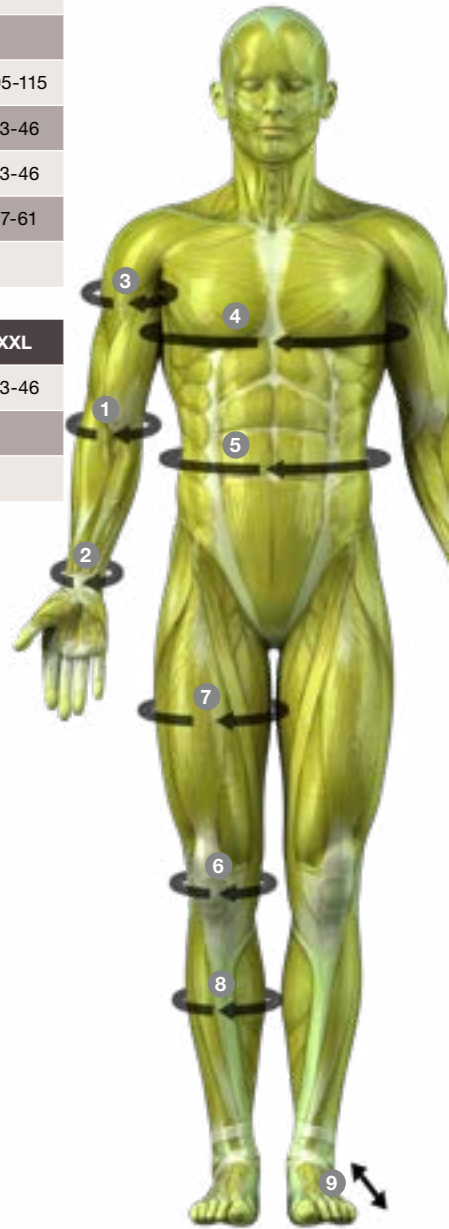

COMPRESSION SUPPORTS		XS	S	M	L	XL	XXL
6	6250 Knee support handball UNISEX	30-33	33-35	35-37	37-40	40-43	43-46
6	6251W Compression knee support women	30-32	32-34	34-36	36-38	38-40	
6	6291 Compressions knee support Handball-Youth		25-27	27-29	29-31	31-33	

ELASTIC SUPPORTS AND OTHER		XS	S	M	L	XL
1	Elastic elbow support		20-25	25-30	30-35	35-40
1	Elastic elbow support w/pads 2-pack	15-20	20-25	25-30	30-35	35-40
1	Tennis elbow support	One Maat				
2	Elastic wrist support	S/M 15-17		L/XL 18-20		
6	Elastic knee support		30-35	35-40	40-45	45-50
6	Elastic knee support with hole for knee cap		30-35	35-40	40-45	45-50
6	Elastic knee support w/pad 2-pack	25-30	30-35	35-40	40-45	45-50
6	Knee strap	One Maat				
9	Elastic ankle support (shoe Maat)		35-38	38-41	41-44	44-47
9	Ankle support 2-parts (shoe Maat)	35-37	37-39	39-41	41-43	43-46
9	Ankle support Lace-Up (shoe Maat)	35-37	37-39	39-41	41-43	43-46
9	Active Ankle T2 (shoe Maat)		37-41	41-45	46-50	

De aangegeven maat is een richtlijn en wordt weergegeven in centimeters. Pas het product altijd om er zeker van te zijn dat de maat juist is.